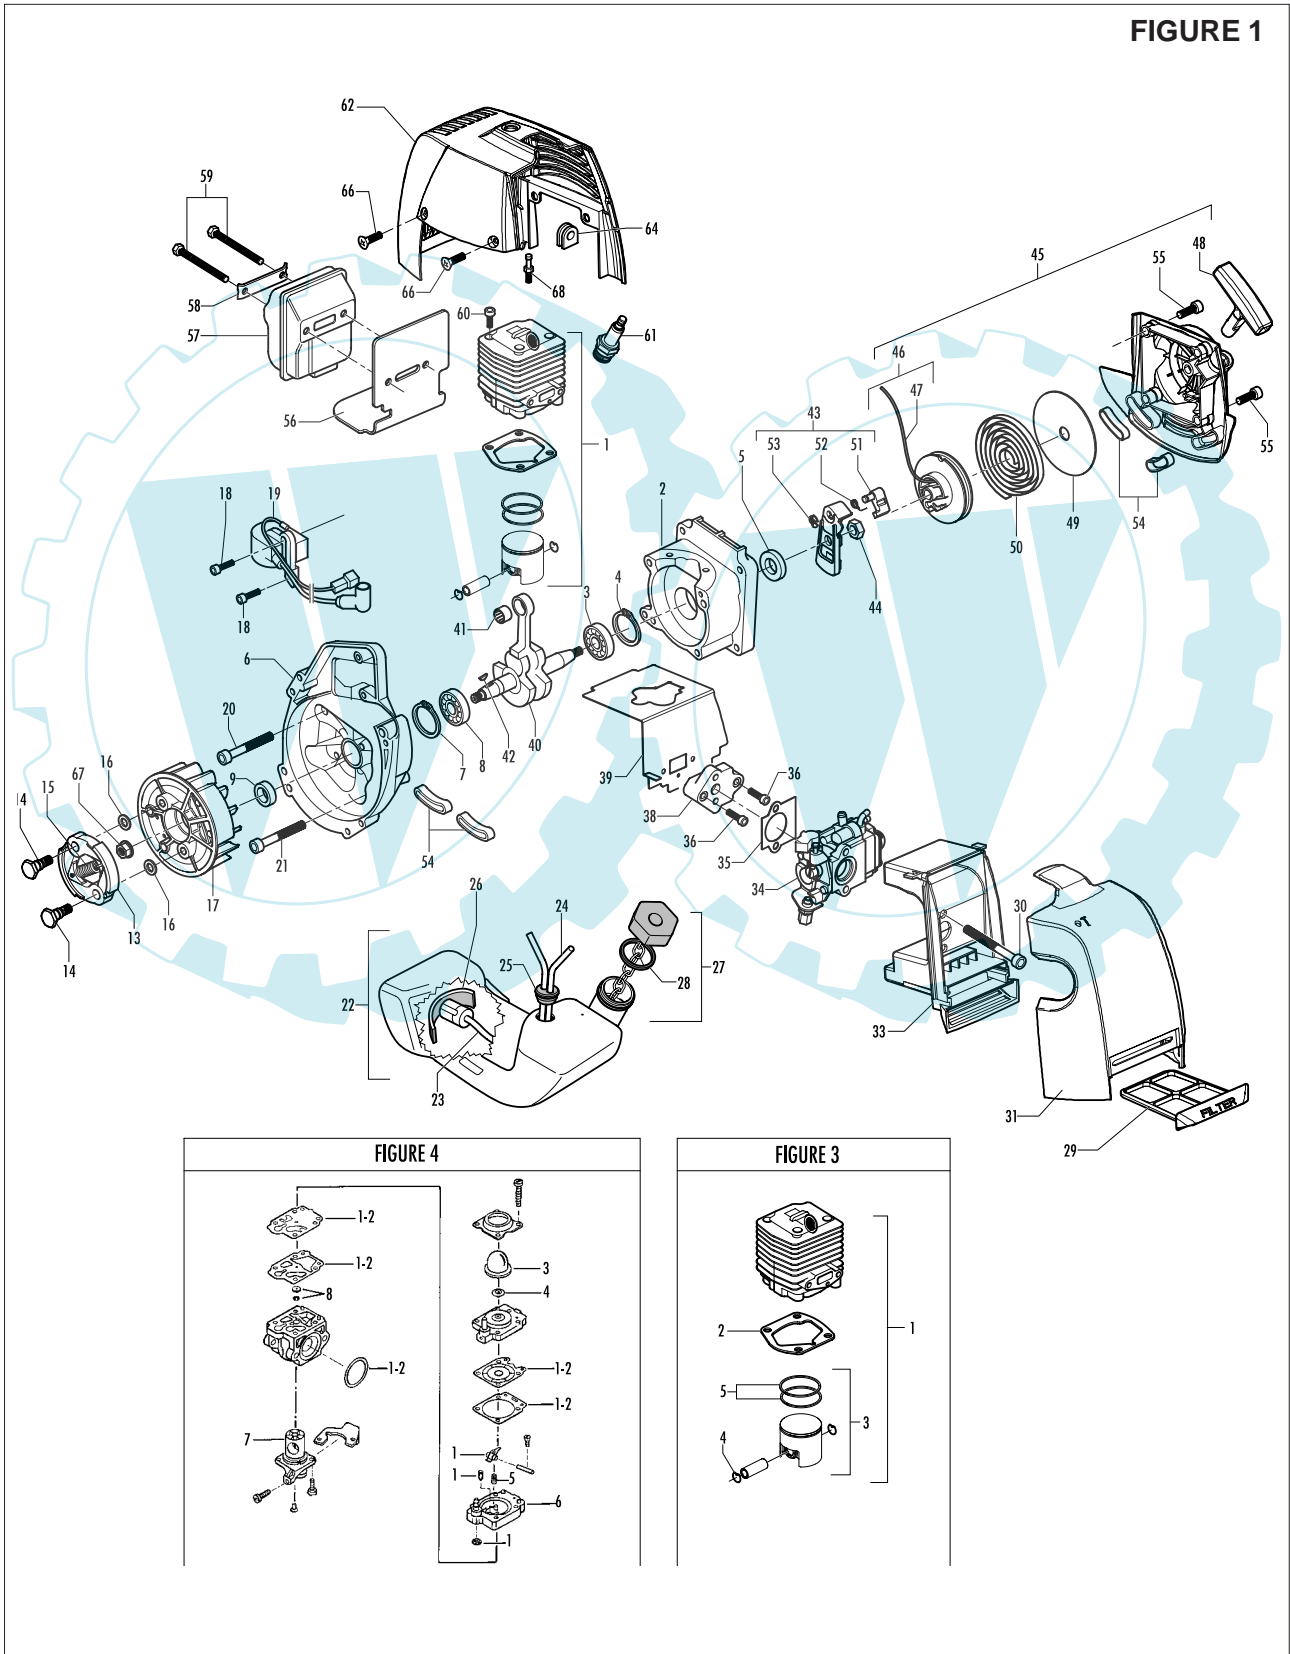

brand	MCCULLOCH

date	MAY/03	SHEET 1/4

Model	Prefix
ELITE 4330X PRO B.BOX	02

Product number
953900476

FIGURE 1

FIGURE 4

FIGURE 3