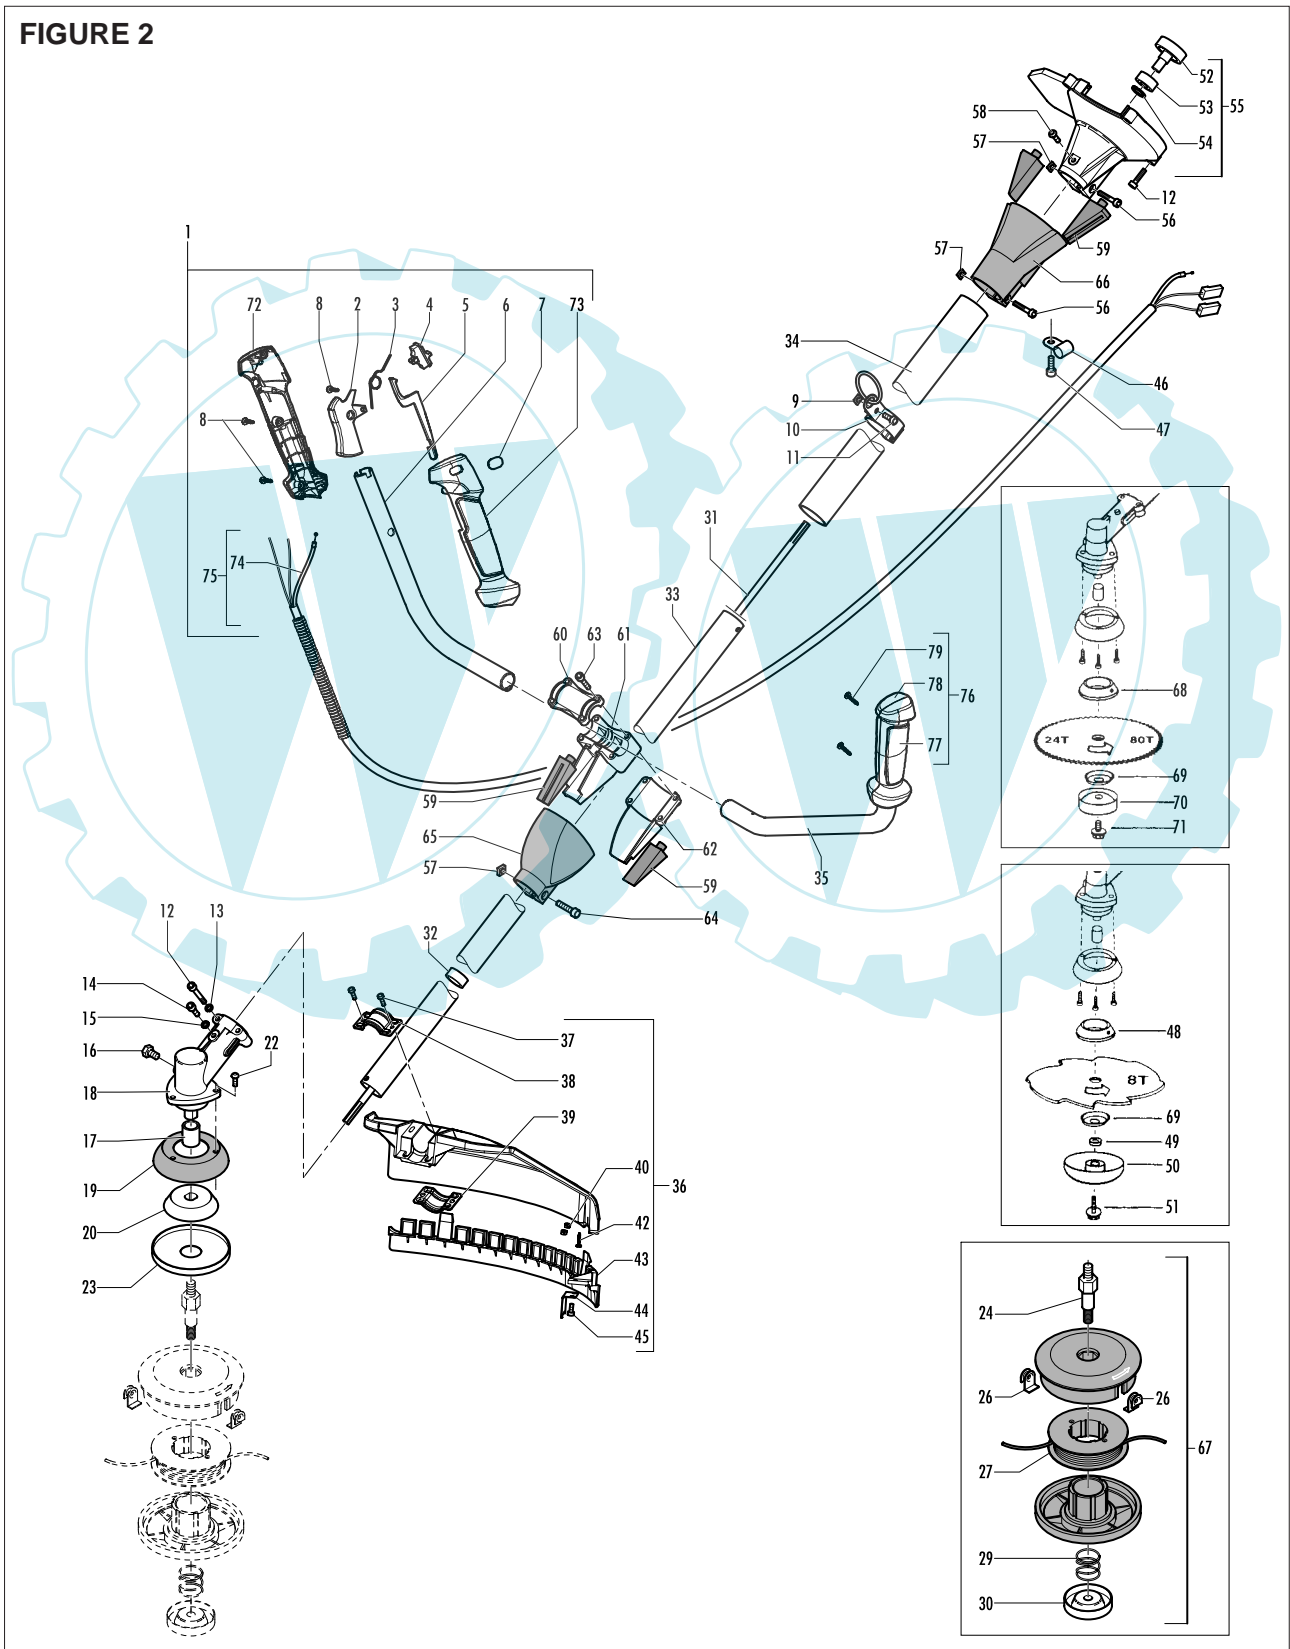

brand	MCCULLOCH

date	MAY/03	SHEET 3/4

Model	Prefix
ELITE 4330X PRO B.BOX	02

Product number
953900476

FIGURE 2